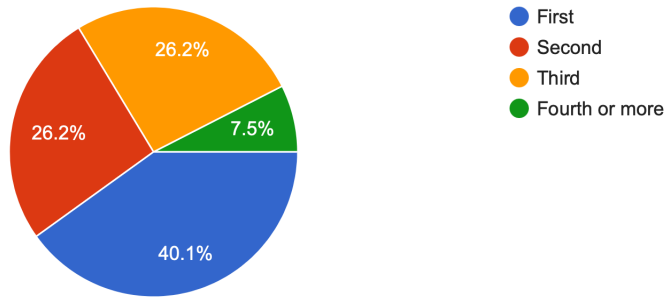

Is YU a Yeshiva or a University? Student Survey Responses

Basic Demographics

School?

187 responses

Year on Campus

187 responses

YC's Judaic Requirements

Which Judaic Studies Program do you attend?