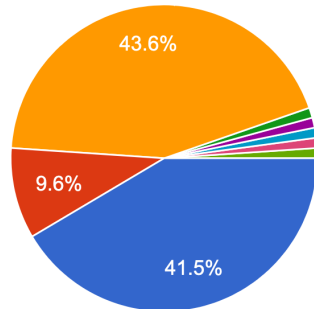

Do you find meaning or value in your Judaic classes?

94 responses

- Yes
- No
- Sometimes
- They are extremely sub-par
- Not in Hebrew
- sometimes? but I care more about my other classes by a LOT. And, if i'm bei...
- Depends on the class
- in most of mine, yes, but one that I'm taking this semester is horrible

Is YU a Yeshiva or a University

Is YU first and foremost a Yeshiva or a University?

185 responses