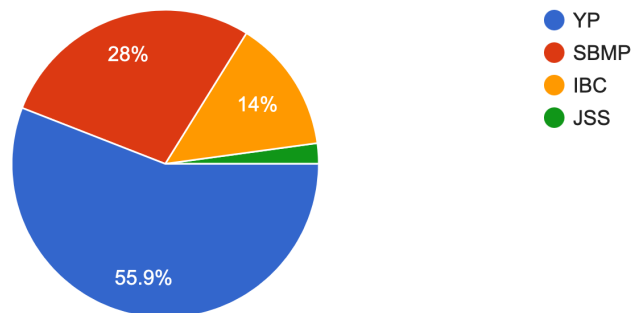

YC's Judaic Requirements

Which Judaic Studies Program do you attend?

93 responses