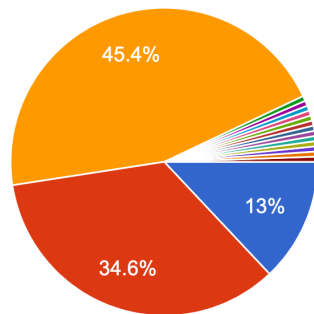

94 responses

Do you find meaning or value in your Judaic classes?

94 responses

- Yes
- No
- Sometimes
- They are extremely sub-par
- Not in Hebrew
- sometimes? but I care more about my other classes by a LOT. And, if i'm bei...
- Depends on the class
- in most of mine, yes, but one that I'm taking this semester is horrible

Is YU a Yeshiva or a University

Is YU first and foremost a Yeshiva or a University?

185 responses

- Yeshiva
- University
- Both
- For the boys its both. For the girls its d...
- It randomly prioritizes one over the oth...
- An advanced education subset of the...
- Yeshiva and University are both full ti...
- YU is both a Yeshiva and University, b...