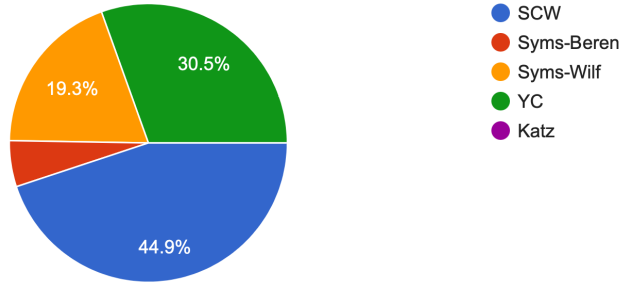

Is YU a Yeshiva or a University? Student Survey Responses

Basic Demographics

School?

187 responses

Year on Campus

187 responses

YC's Judaic Requirements

Which Judaic Studies Program do you attend?